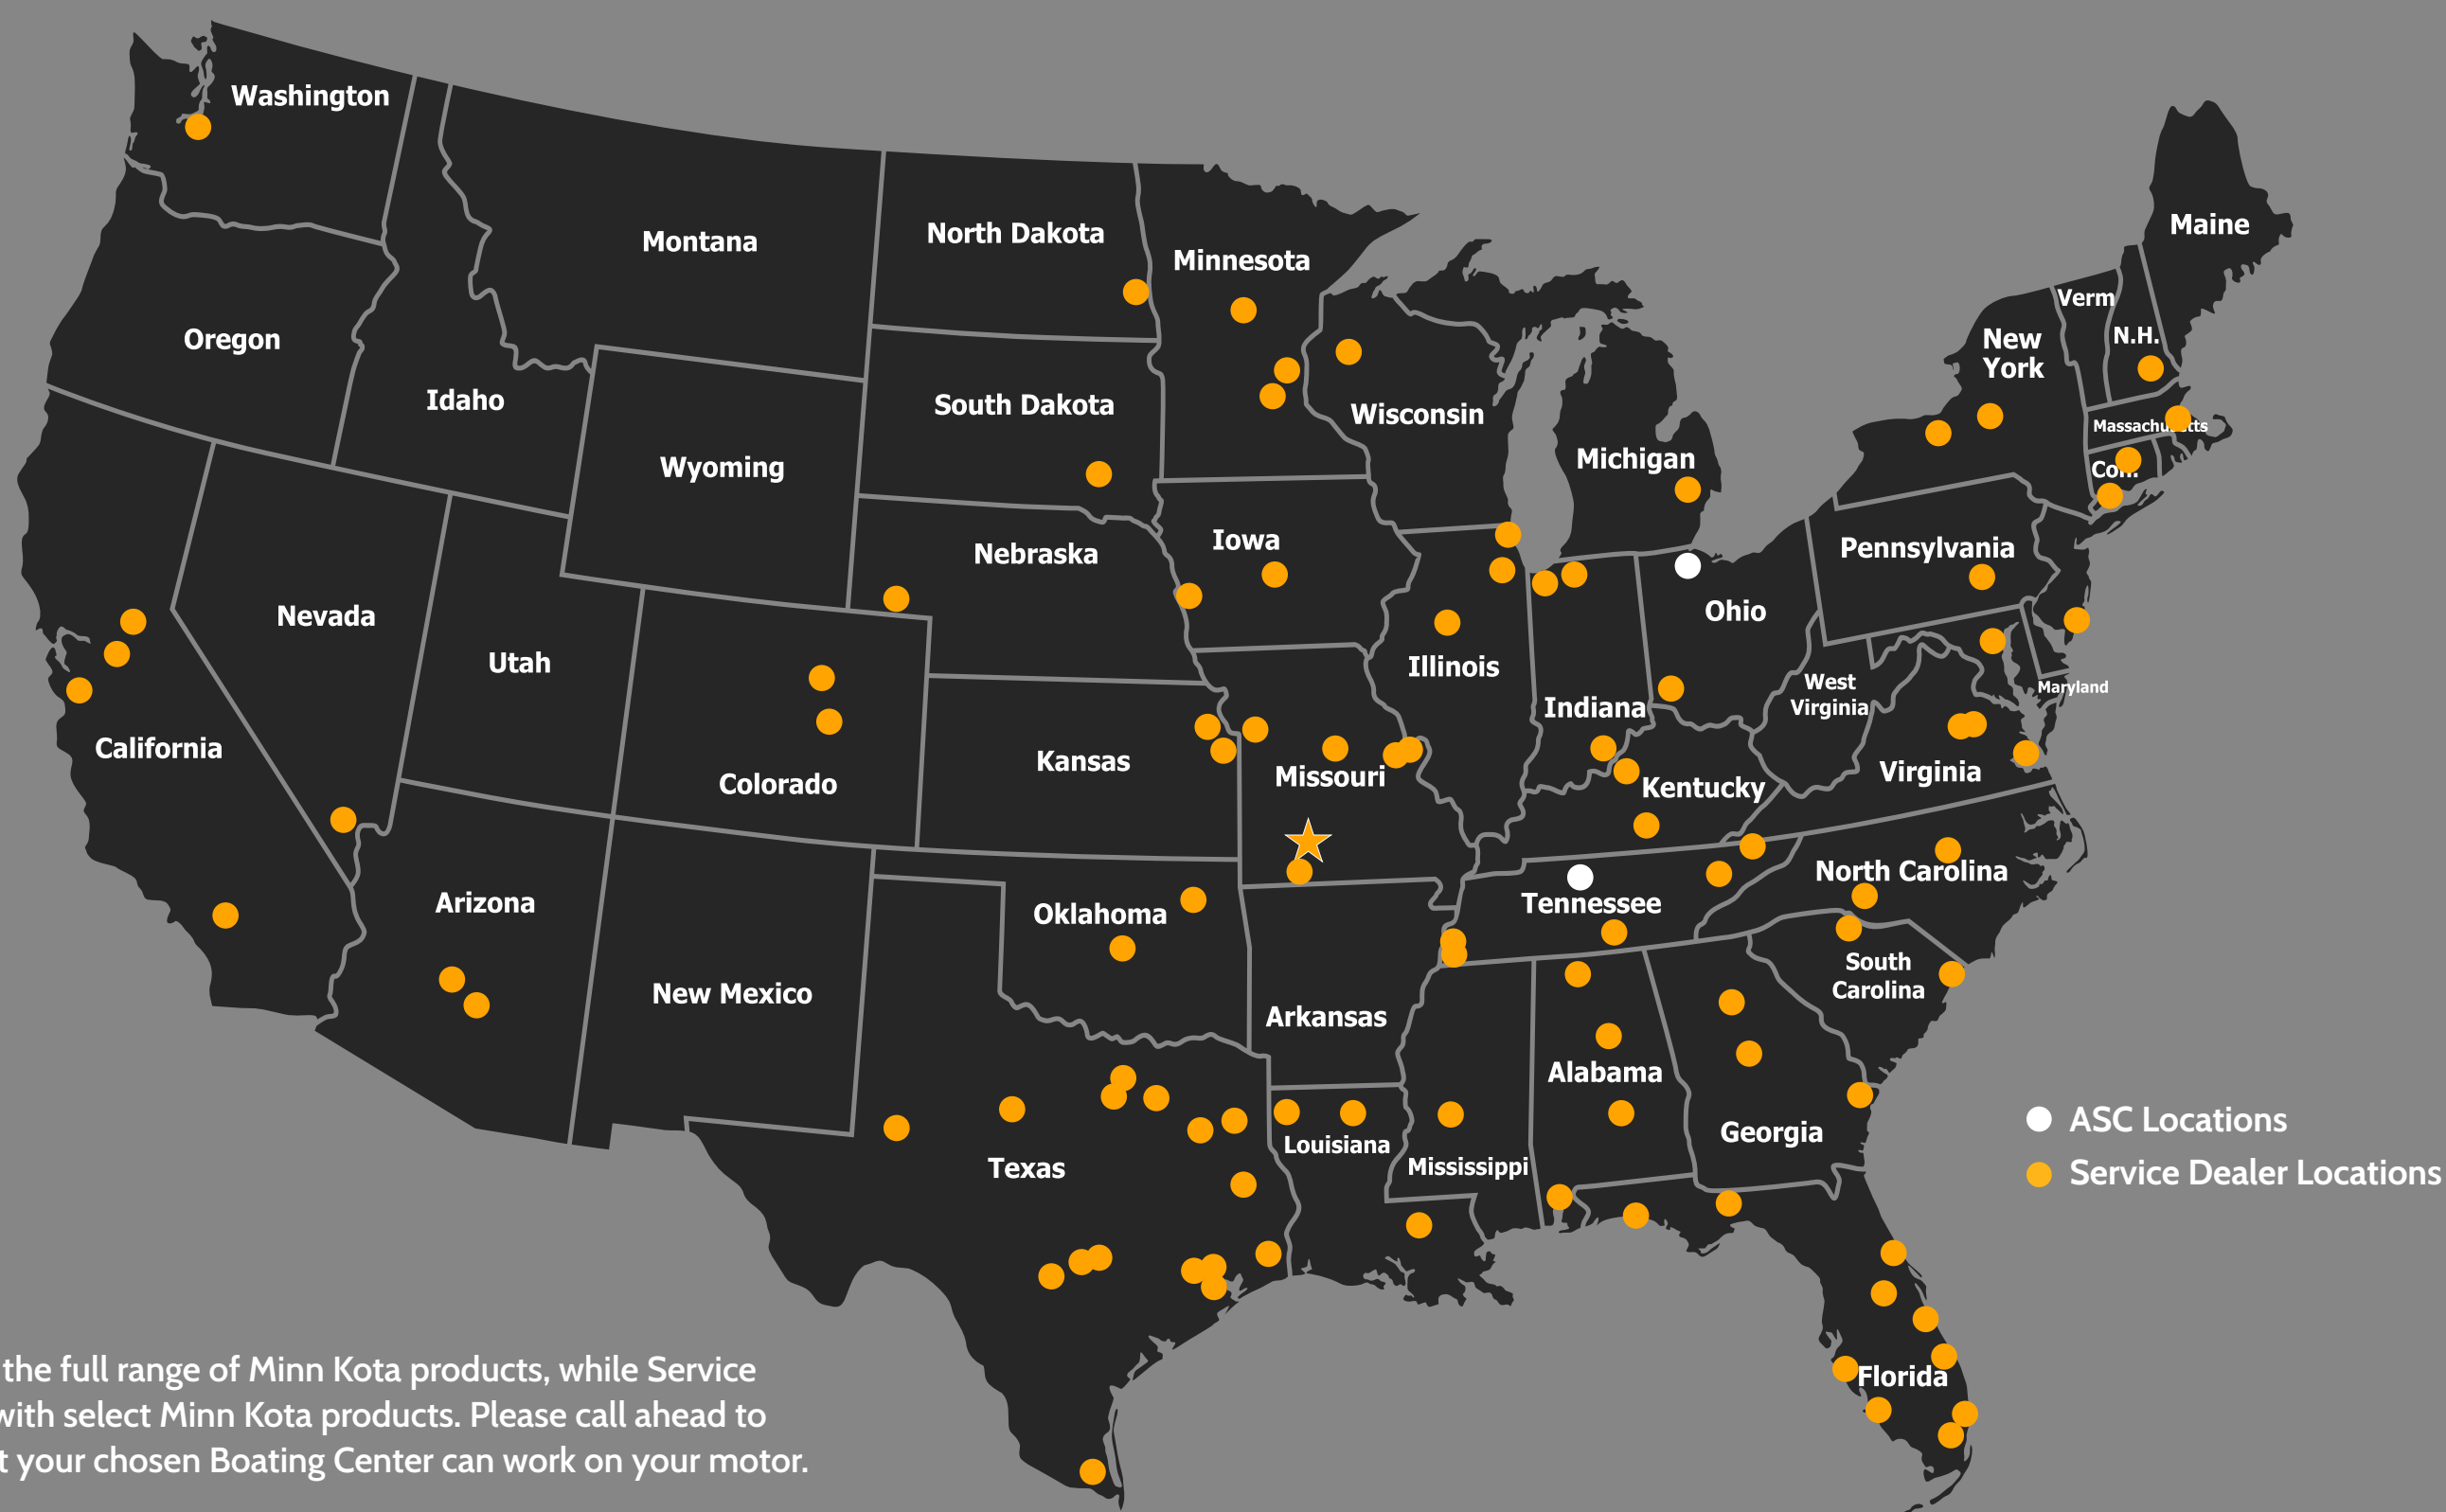

TROUBLE WITH YOUR TROLLING MOTOR?

HEAD TO A CERTIFIED BOATING CENTER TO HAVE IT CHECKED OUT.

We're Everywhere You Need Us To Be.

ASCs work on the full range of Minn Kota products, while Service Dealers work with select Minn Kota products. Please call ahead to make sure that your chosen Boating Center can work on your motor.